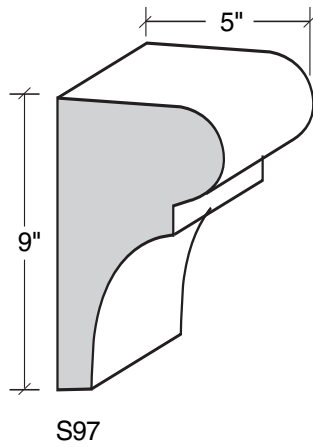

MID-BAND / WINDOW-DOOR / MOULDING DETAILS