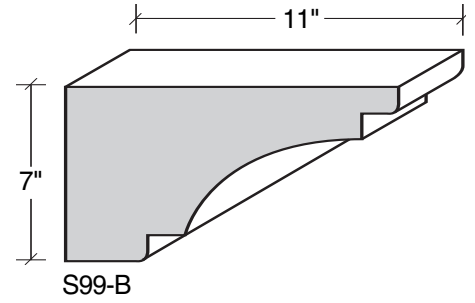

MID-BAND / WINDOW-DOOR / MOULDING DETAILS